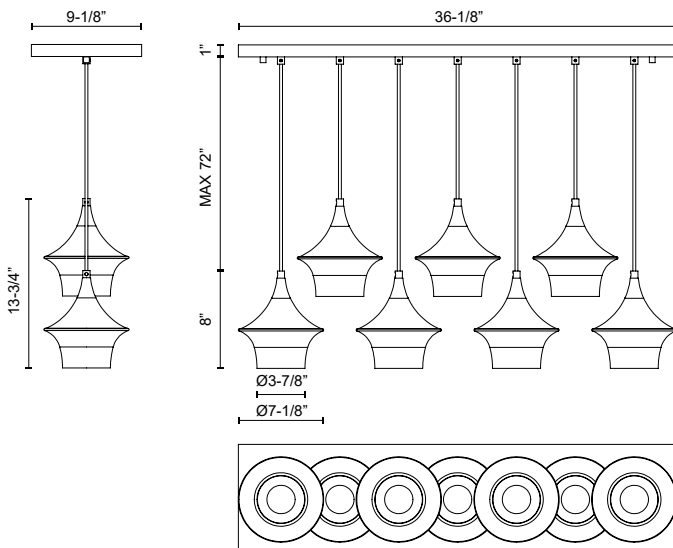

alora mood

P. 1.855.855.8926

CANADA: 19054 28TH Avenue Surrey - BC V3Z 6M3

USA: 3035 E. Lone Mountain Rd - Las Vegas, NV, 89081

EMIKO LP523036

FIXTURE DIMENSIONS	L36-1/8" x W7-1/8" x H13-3/4"
LAMP TYPE	E26
MAX WATTAGE	60W
BULB QTY	7
BULBS INCLUDED	No
VOLTAGE	120V
SHADE DIMENSIONS	D7-1/8" x H7-1/2"
MATERIAL	Aluminum; Steel;
WIRE LENGTH	72"
MINIMUM HANG HEIGHT	16"
SLOPED CEILING ADAPTABLE	Yes
LOCATION	Dry
CANOPY DIMENSIONS	L36-1/8" x W9-1/8" x H1"
PAINT FINISH	BG02; MB01;

[D - Diameter, L - Length, W - Width, H - Height, E - Extension]

AVAILABLE FINISHES:

LP523036BG
Brushed Gold

LP523036MB
Matte Black

*For complete warranty terms, please visit: www.aloralighting.com/warranty